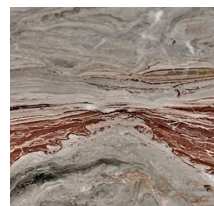

Sensei Console

2023

Console with “deep black” lacquered metal structure and wooden top. Black open pore stained ash shelf and back. Resting on the wooden top, 12mm glass top with half bull-nose grinding in the exclusive finish “Rosso Marte” or painted as per samples in the bright version. Also available with 20mm natural polished Calacatta Vagli Oro marble, brushed Ceppo di Gré®, satin Arabescato Orobico Rosso or brushed Bianco Carrara Gioia. Lounge version height cm 65, available on request. Metal accessories tray covered by leather fard as per samples, on request.

Vassoio portaoggetti / Accessories tray

17¾ x 8 x 1¾

Piano in cristallo
Glass top

Piano in marmo
Marble top

Finishings

Marble

Bianco Carrara

Calacatta Vagli
Oro

Ceppo di Gré

Orobico
Arabescato Rosso

Glass

Bright black

Bright blue-grey

Bright cadet blue

Bright cement

Bright champagne

Bright dark grey

Bright green-grey

Bright liquorice

Bright mink

Bright olive

Bright rose powder

Bright taupe

Bright white