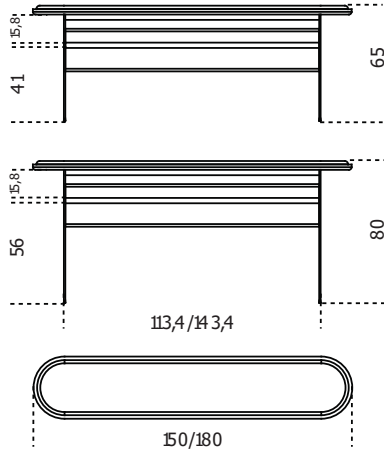

Cm (L x W x H)

Piano in cristallo / Glass top

150 x 35 x 65

150 x 35 x 80

Piano in marmo / Marble top

180 x 35 x 65

180 x 35 x 80

Vassoio portaoggetti / Accessories tray

45 x 20 x 4

Inches (L x W x H)

Piano in cristallo / Glass top

59¼ x 14 x 25¾

59¼ x 14 x 31½

Piano in marmo / Marble top

71 x 14 x 25¾

71 x 14 x 31½

Vassoio portaoggetti / Accessories tray

17¾ x 8 x 1¾

Piano in cristallo
Glass top

Piano in marmo
Marble top

Finishings

Marble

Bianco Carrara

Calacatta Vagli
Oro